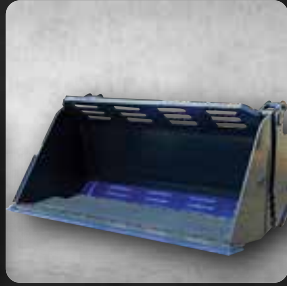

LOADER BUCKETS

LOADER BUCKETS

Designed to perform & manufactured to last

We adapt our design and purpose-build all different types and styles of loader buckets to suit specific applications and specifications. Available to suit all size loaders, our loader style buckets are ideal for tractors, loaders and backhoes.

ShawX Loader Buckets are:

- ✓ 100% Australian made.
- ✓ Low maintenance.
- ✓ Strong and durable.
- ✓ Quality designed and tested.

FEATURES

- ✓ See through headboard.
- ✓ Wear packages to increase life.
- ✓ Made to our customers specifications.
- ✓ Any brand of GET fitted.
- ✓ Custom shape for high production.
- ✓ Custom made to suit your application.